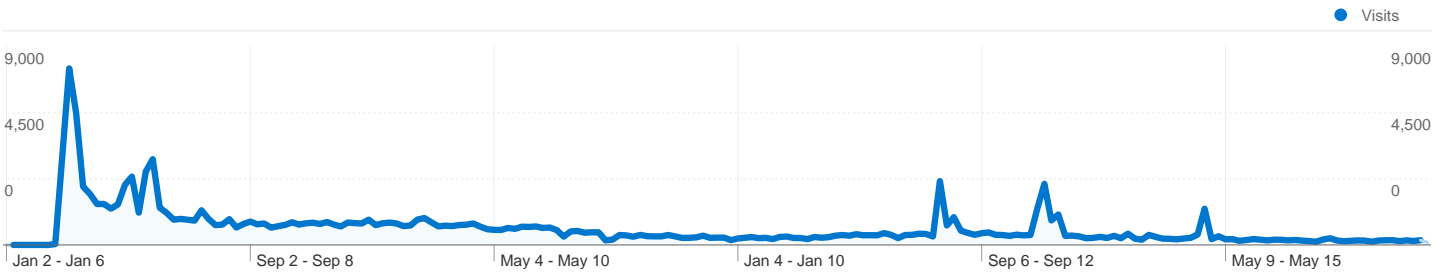

Dashboard

Comparing to: Site

Site Usage

154,962 Visits

85.95% Bounce Rate

184,029 Pageviews

00:00:30 Avg. Time on Site

1.19 Pages/Visit

134,797 people visited this site

154,962 Visits

134,797 Absolute Unique Visitors

184,029 Pageviews

1.19 Average Pageviews

00:00:30 Time on Site

85.95% Bounce Rate

86.97% New Visits

All traffic sources sent a total of 154,962 visits

- Search Engines**
70,340.00 (45.39%)
- Referring Sites**
56,648.00 (36.56%)
- Direct Traffic**
27,886.00 (18.00%)
- Other**
88 (0.06%)

Top Traffic Sources

Map Overlay

Comparing to: Site

154,962 visits came from 192 countries/territories

Site Usage

Country/Territory	Visits	Pages/Visit	Avg. Time on Site	% New Visits	Bounce Rate
United States	67,843	1.20	00:00:35	84.78%	84.79%
United Kingdom	16,938	1.19	00:00:25	88.93%	85.85%
Canada	11,092	1.19	00:00:26	89.82%	85.76%
Australia	4,365	1.15	00:00:25	89.28%	89.12%
France	4,127	1.27	00:00:26	92.66%	81.17%
Italy	2,934	1.14	00:00:19	90.49%	89.57%
Vietnam	2,750	1.24	00:00:29	94.47%	84.33%
Germany	2,634	1.14	00:00:30	85.16%	88.99%
Netherlands	2,603	1.15	00:00:35	88.32%	88.55%