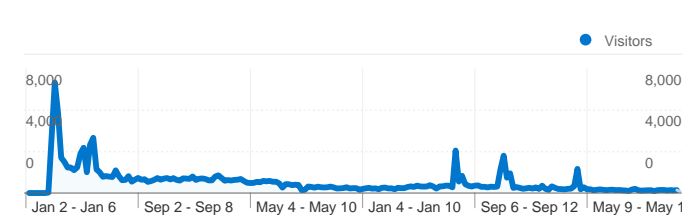

Visitors Overview

Visitors
134,797