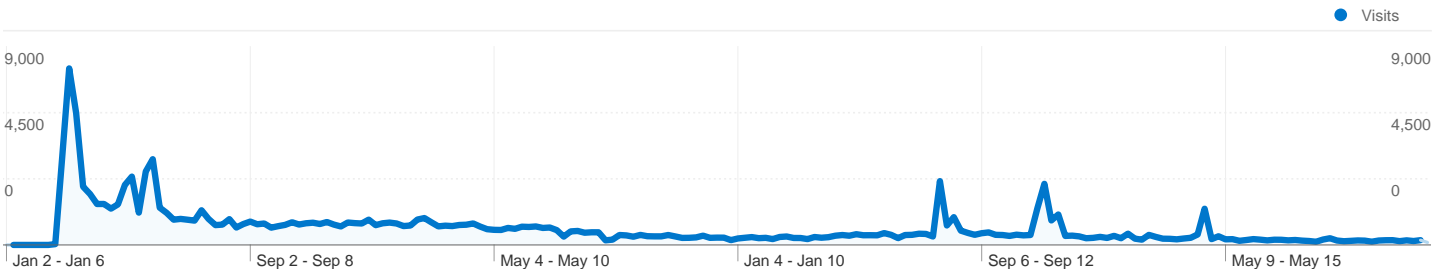

All traffic sources sent a total of 154,962 visits

- 18.00% Direct Traffic
- 36.56% Referring Sites
- 45.39% Search Engines

- **Search Engines**
  70,340.00 (45.39%)
- **Referring Sites**
  56,648.00 (36.56%)
- **Direct Traffic**
  27,886.00 (18.00%)
- **Other**
  88 (0.06%)

Top Traffic Sources

Sources	Visits	% visits	Keywords	Visits	% visits
google (organic)	60,396	38.97%	restaurant games	22,136	31.47%
(direct) ((none))	27,886	18.00%	restaurant game	15,267	21.70%
stumbleupon.com (referral)	5,696	3.68%	the restaurant game	4,883	6.94%
yahoo (organic)	5,626	3.63%	online restaurant games	2,144	3.05%
thot.cursus.edu (referral)	2,709	1.75%	virtual restaurant game	568	0.81%