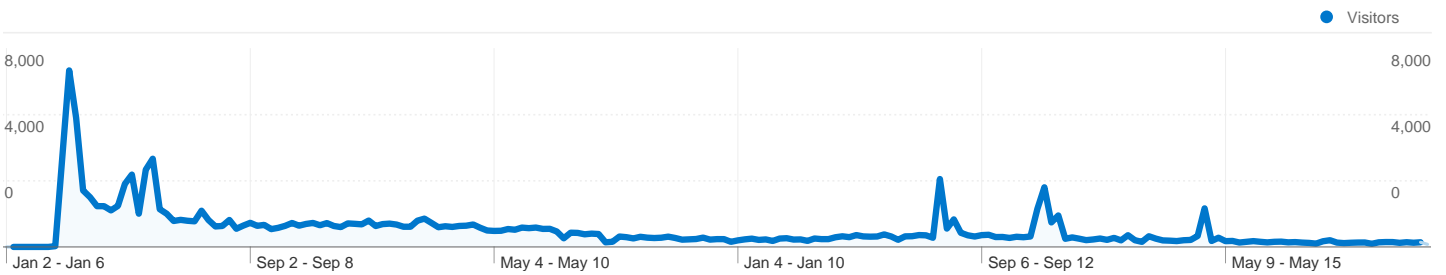

Dashboard

Comparing to: Site

Site Usage

154,962 Visits

85.95% Bounce Rate

184,029 Pageviews

00:00:30 Avg. Time on Site

1.19 Pages/Visit

134,797 people visited this site

154,962 Visits

134,797 Absolute Unique Visitors

184,029 Pageviews

1.19 Average Pageviews

00:00:30 Time on Site

85.95% Bounce Rate

86.97% New Visits