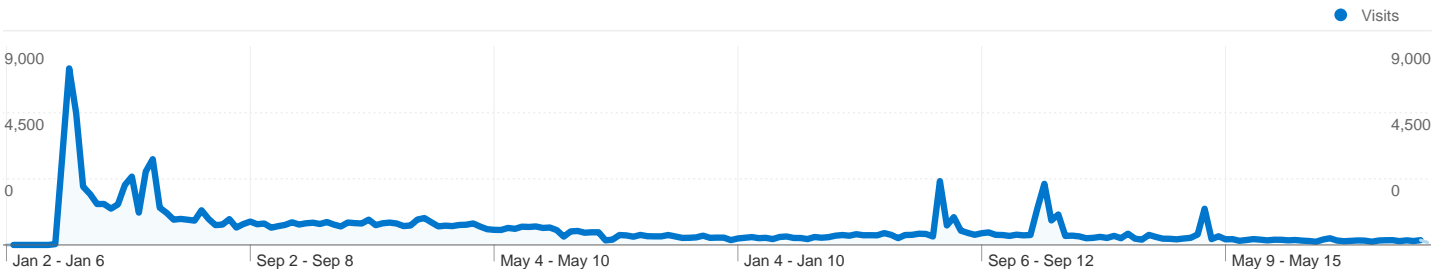

All traffic sources sent a total of 154,962 visits