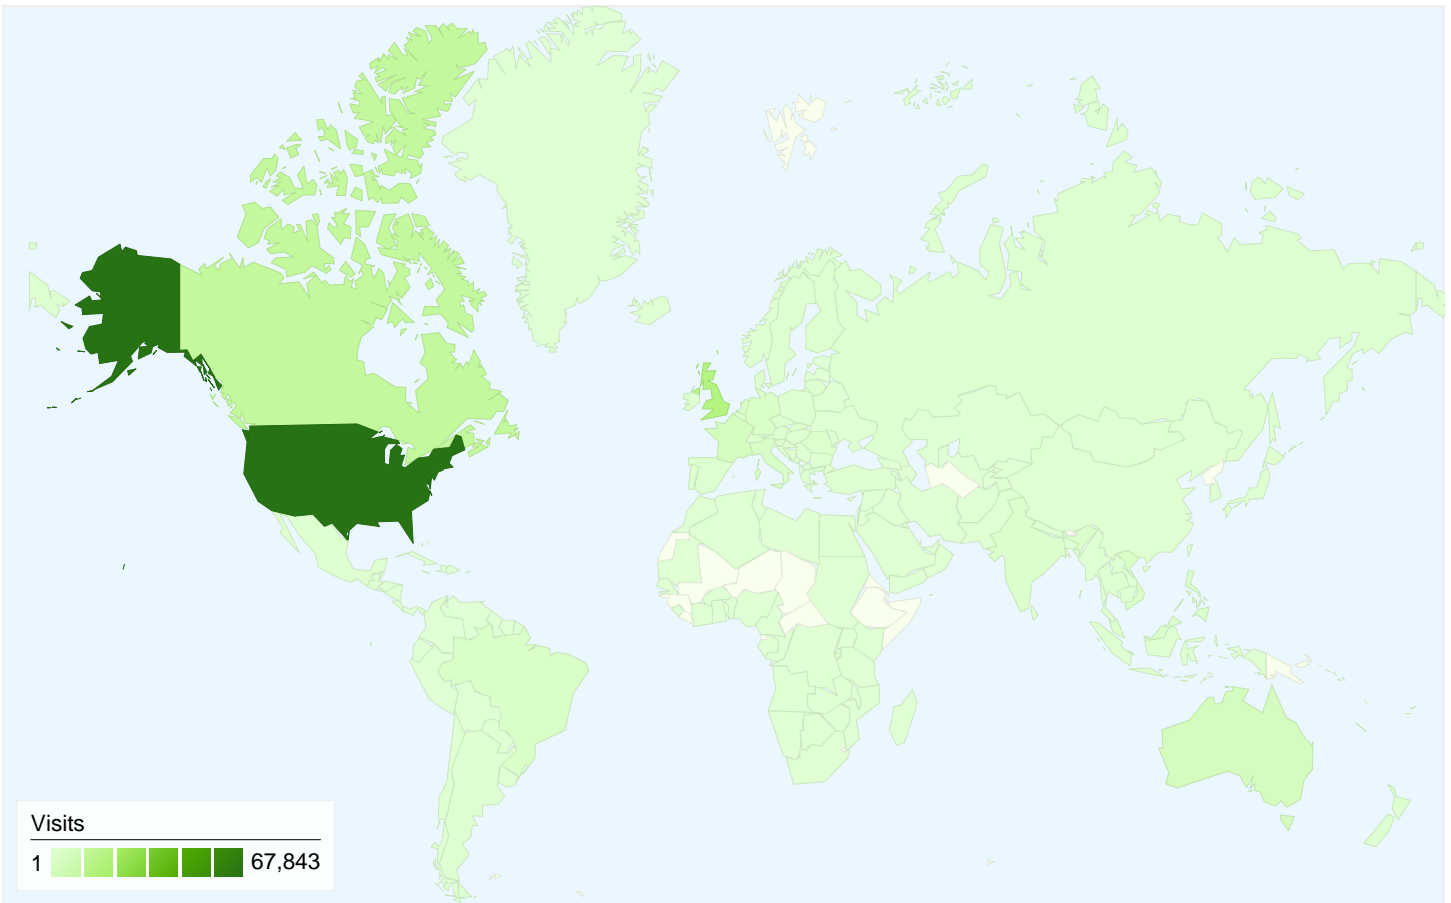

All traffic sources sent a total of 154,962 visits

-  18.00% Direct Traffic
-  36.56% Referring Sites
-  45.39% Search Engines

- **Search Engines**
70,340.00 (45.39%)
- **Referring Sites**
56,648.00 (36.56%)
- **Direct Traffic**
27,886.00 (18.00%)
- **Other**
88 (0.06%)

All traffic sources sent a total of 154,962 visits

- Search Engines**
70,340.00 (45.39%)
- Referring Sites**
56,648.00 (36.56%)
- Direct Traffic**
27,886.00 (18.00%)
- Other**
88 (0.06%)

Top Traffic Sources

Sources	Visits	% visits	Keywords	Visits	% visits
google (organic)	60,396	38.97%	restaurant games	22,136	31.47%
(direct) ((none))	27,886	18.00%	restaurant game	15,267	21.70%
stumbleupon.com (referral)	5,696	3.68%	the restaurant game	4,883	6.94%
yahoo (organic)	5,626	3.63%	online restaurant games	2,144	3.05%
thot.cursus.edu (referral)	2,709	1.75%	virtual restaurant game	568	0.81%

Map Overlay

Comparing to: Site

154,962 visits came from 192 countries/territories

Site Usage

Country/Territory	Visits	Pages/Visit	Avg. Time on Site	% New Visits	Bounce Rate
United States	67,843	1.20	00:00:35	84.78%	84.79%
United Kingdom	16,938	1.19	00:00:25	88.93%	85.85%
Canada	11,092	1.19	00:00:26	89.82%	85.76%
Australia	4,365	1.15	00:00:25	89.28%	89.12%
France	4,127	1.27	00:00:26	92.66%	81.17%
Italy	2,934	1.14	00:00:19	90.49%	89.57%
Vietnam	2,750	1.24	00:00:29	94.47%	84.33%
Germany	2,634	1.14	00:00:30	85.16%	88.99%
Netherlands	2,603	1.15	00:00:35	88.32%	88.55%