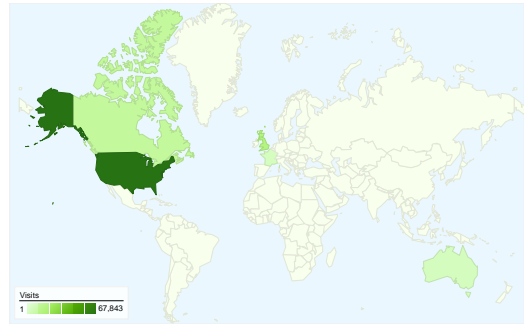

Dashboard

Comparing to: Site

Site Usage

154,962 Visits

85.95% Bounce Rate

184,029 Pageviews

00:00:30 Avg. Time on Site

1.19 Pages/Visit

86.97% % New Visits

Visitors Overview

Visitors
134,797

Map Overlay

Traffic Sources Overview

- **Search Engines**
70,340.00 (45.39%)
- **Referring Sites**
56,648.00 (36.56%)
- **Direct Traffic**
27,886.00 (18.00%)
- **Other**
88 (0.06%)

All traffic sources sent a total of 154,962 visits

- Search Engines**
70,340.00 (45.39%)
- Referring Sites**
56,648.00 (36.56%)
- Direct Traffic**
27,886.00 (18.00%)
- Other**
88 (0.06%)

Top Traffic Sources

Map Overlay

Comparing to: Site

154,962 visits came from 192 countries/territories

Site Usage

Country/Territory	Visits	Pages/Visit	Avg. Time on Site	% New Visits	Bounce Rate
United States	67,843	1.20	00:00:35	84.78%	84.79%
United Kingdom	16,938	1.19	00:00:25	88.93%	85.85%
Canada	11,092	1.19	00:00:26	89.82%	85.76%
Australia	4,365	1.15	00:00:25	89.28%	89.12%
France	4,127	1.27	00:00:26	92.66%	81.17%
Italy	2,934	1.14	00:00:19	90.49%	89.57%
Vietnam	2,750	1.24	00:00:29	94.47%	84.33%
Germany	2,634	1.14	00:00:30	85.16%	88.99%
Netherlands	2,603	1.15	00:00:35	88.32%	88.55%